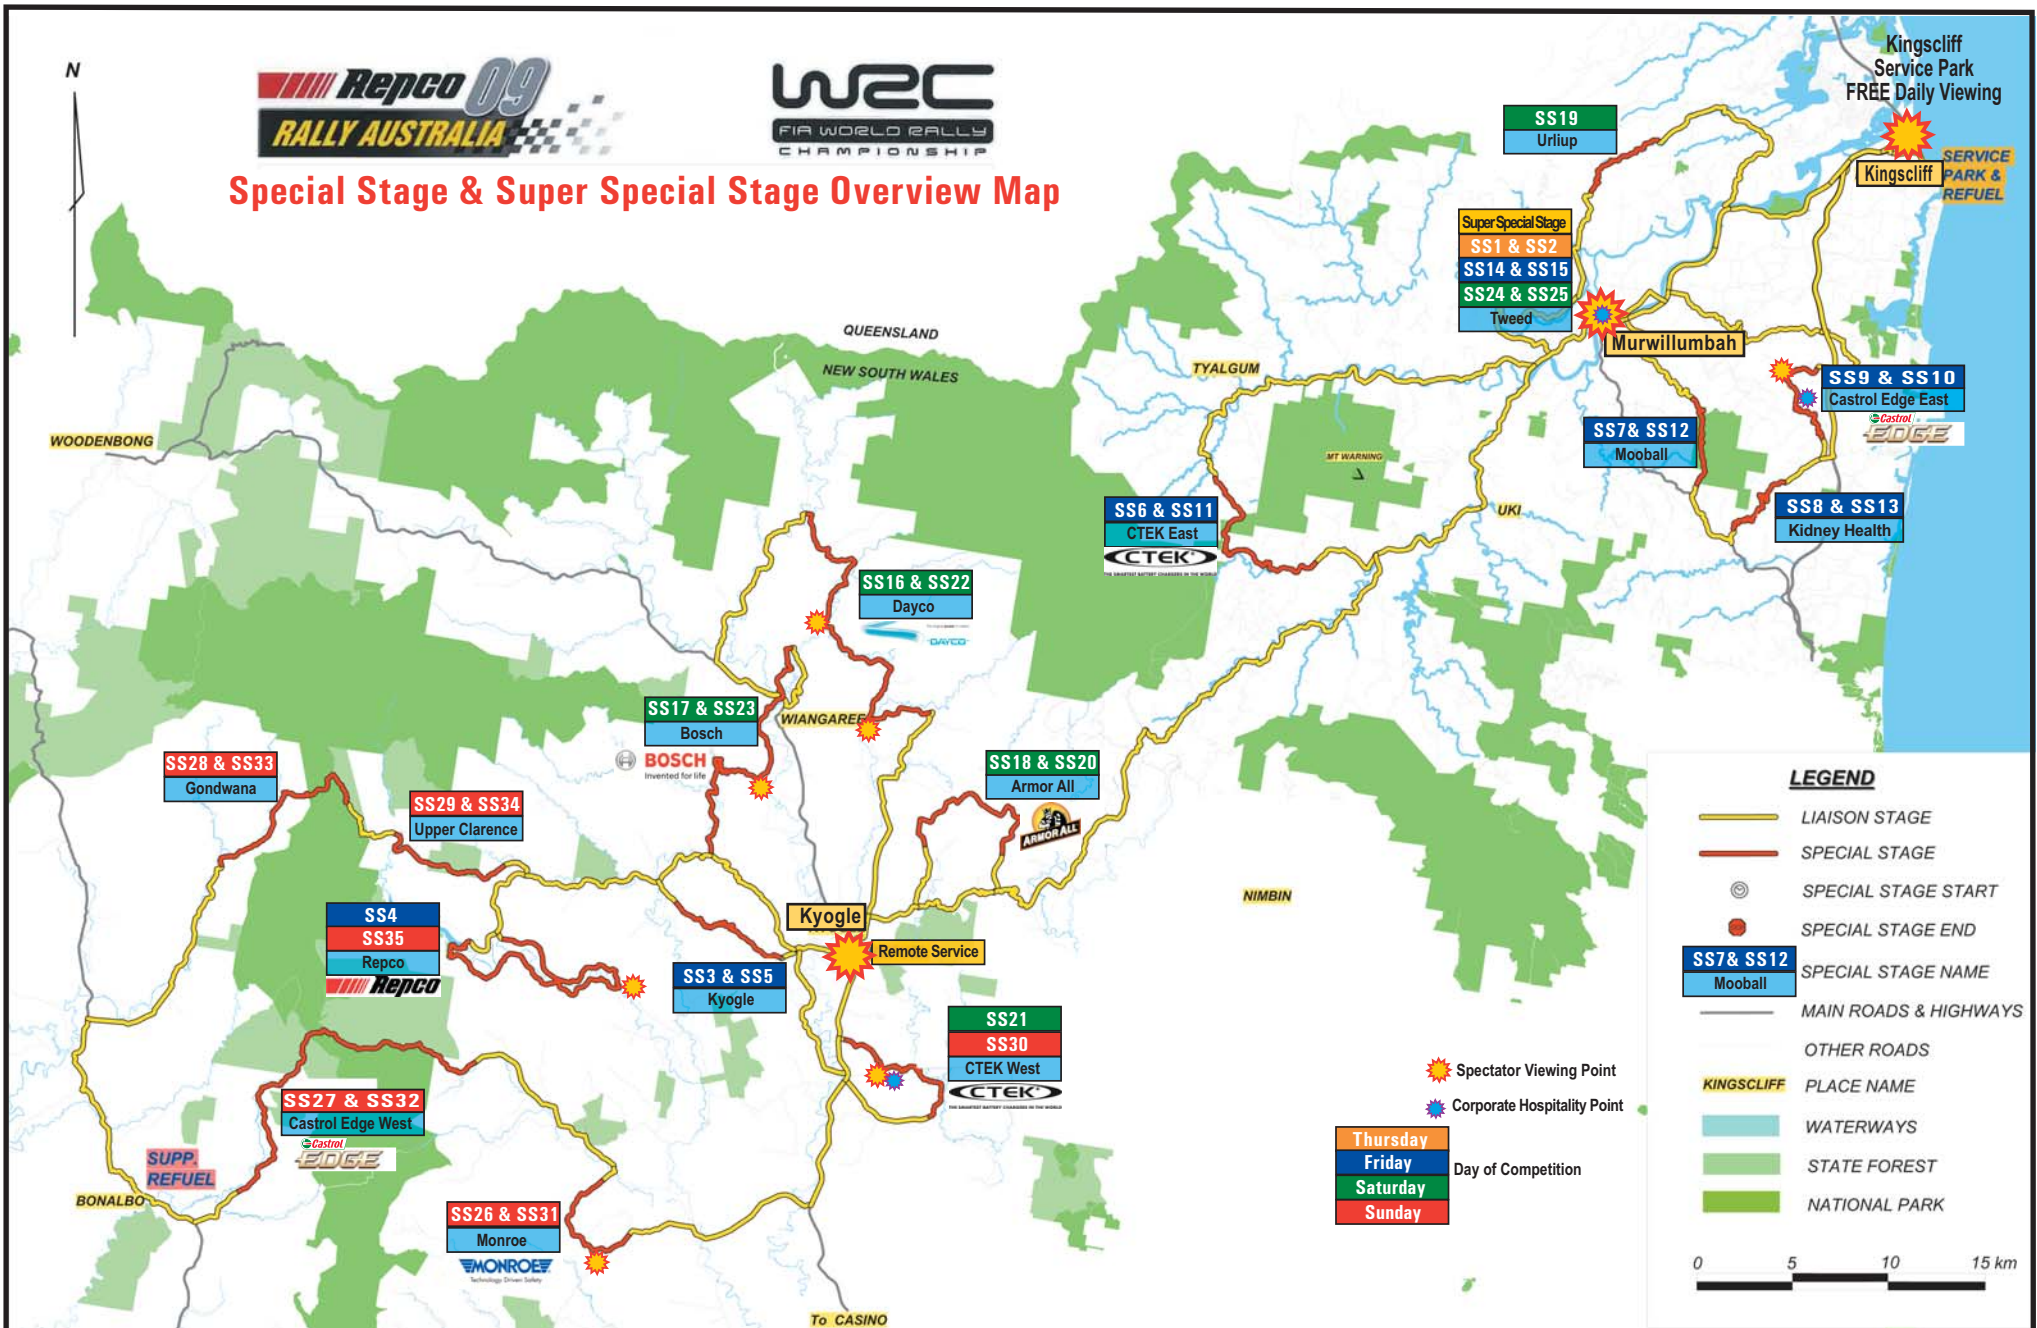

Special Stage & Super Special Stage Overview Map

Spectators must hold either an 'Event Special Stage Pass' or an 'Event Super Pass' to obtain access to the Friday Spectator Points. Check our website www.rallyaustralia.com closer to the event for more detailed maps and up to the minute information about Repco Rally Australia

Stay In the Northern Rivers For Repco Rally Australia. BOOK YOUR ACCOMMODATION FOR RALLY WEEK AT www.visitnsw.com