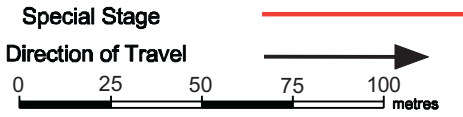

RepcO Rally Australia Super Special Stage Murwillumbah NSW

Legend

-  Grandstands
-  Overflow Grandstand